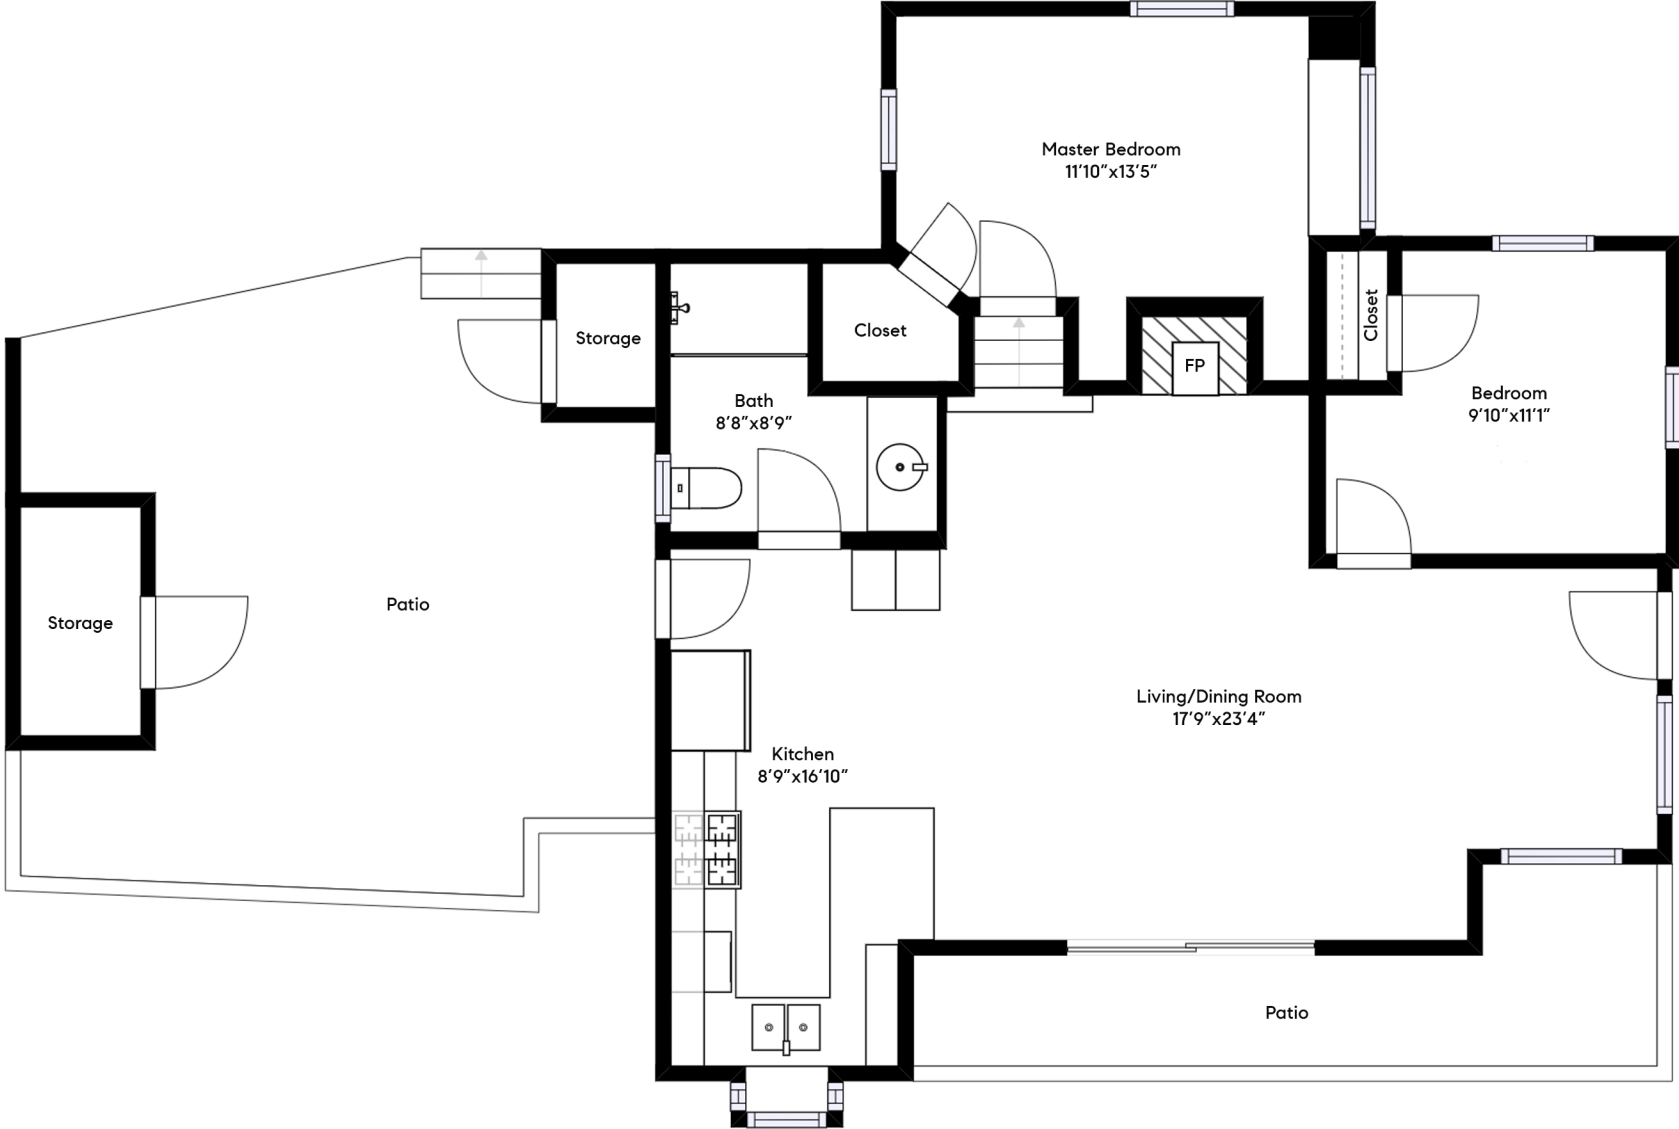

449 Short Trail Topanga, CA 90290

\*All sizes are estimates